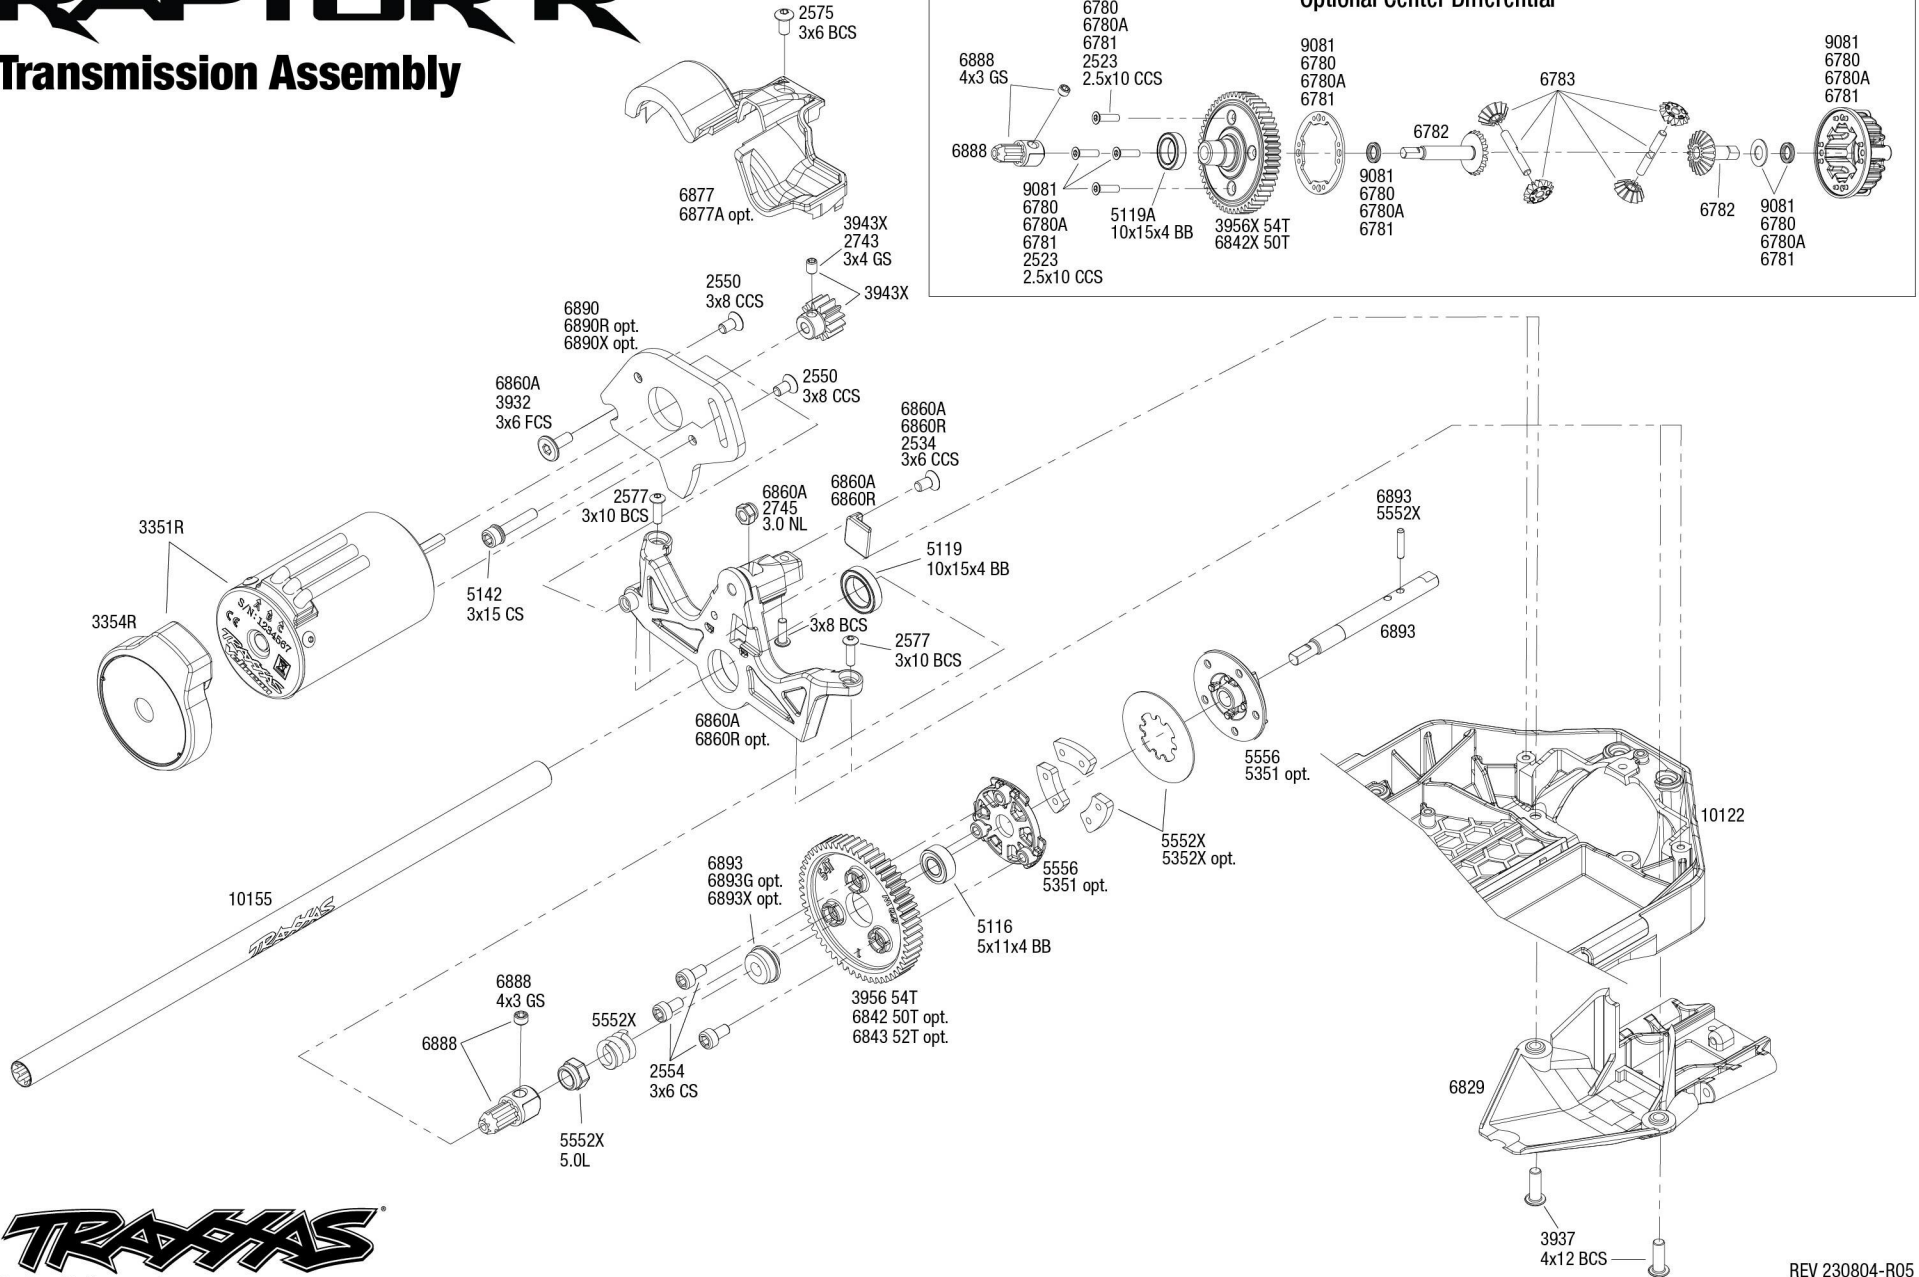

RAPTOR R

Transmission Assembly

See Parts List for a complete listing of optional accessories.

REV 230804-R05
Specifications on this page are subject to change without notice. Every attempt has been made to ensure the accuracy of this drawing, however Traxxas cannot be held responsible for typographical or other errors.