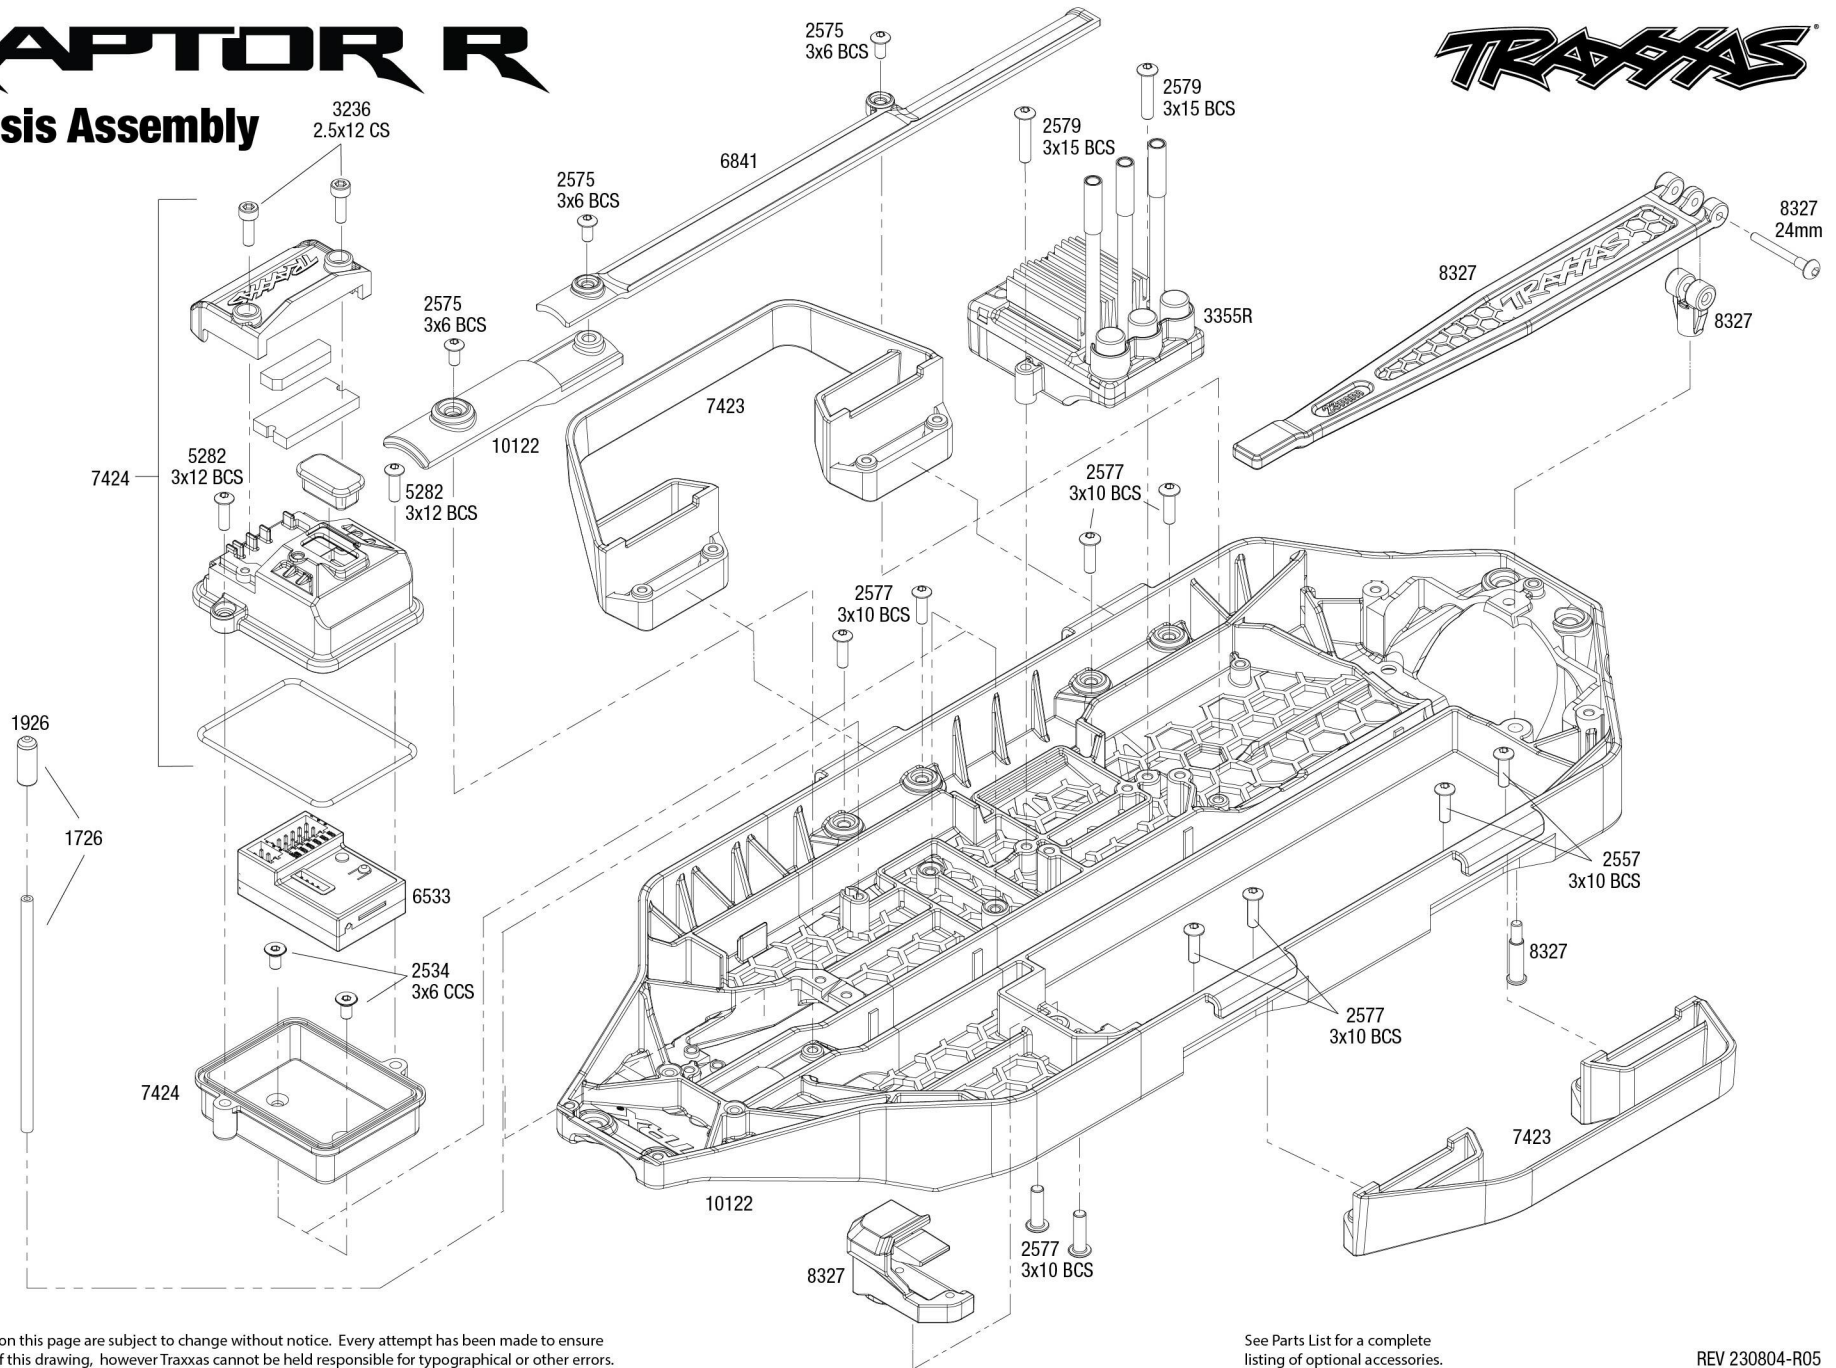

RAPTOR R

Chassis Assembly

Specifications on this page are subject to change without notice. Every attempt has been made to ensure the accuracy of this drawing, however Traxxas cannot be held responsible for typographical or other errors.

See Parts List for a complete listing of optional accessories.

REV 230804-R05