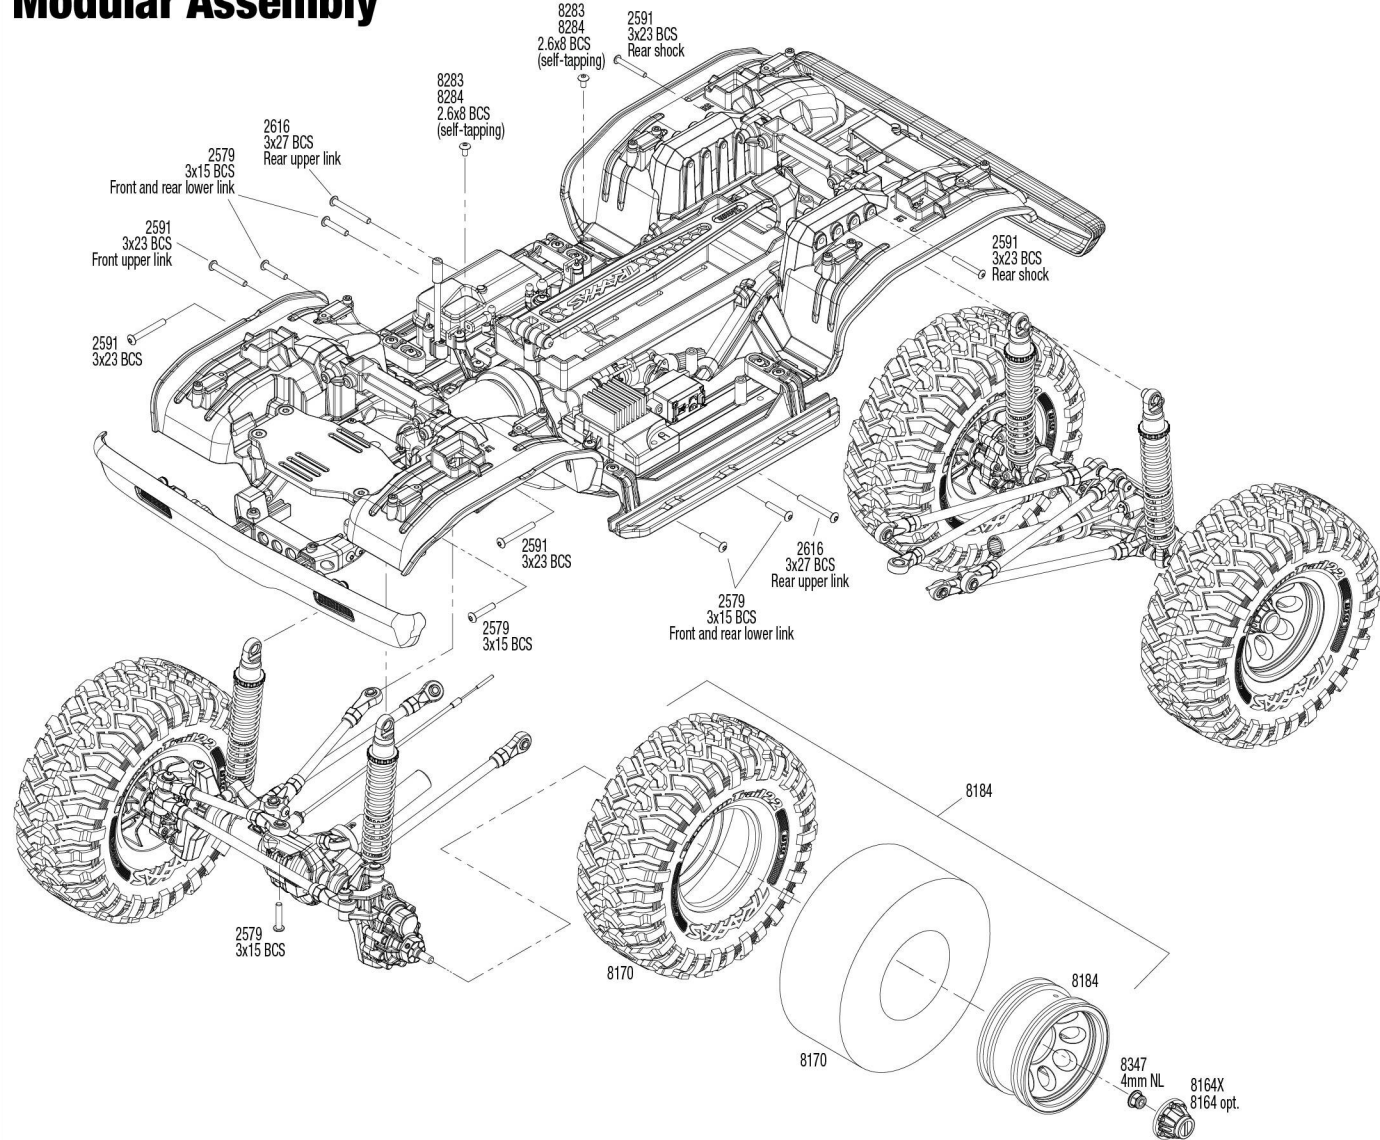

## Link Dimensions

For standard hollow ball replacement, use part #5349.

## Modular Assembly

REV 221208-R00

See Parts List for a complete listing of optional accessories.

Specifications on this page are subject to change without notice. Every attempt has been made to ensure the accuracy of this drawing; however, Traxas cannot be held responsible for typographical or other errors.