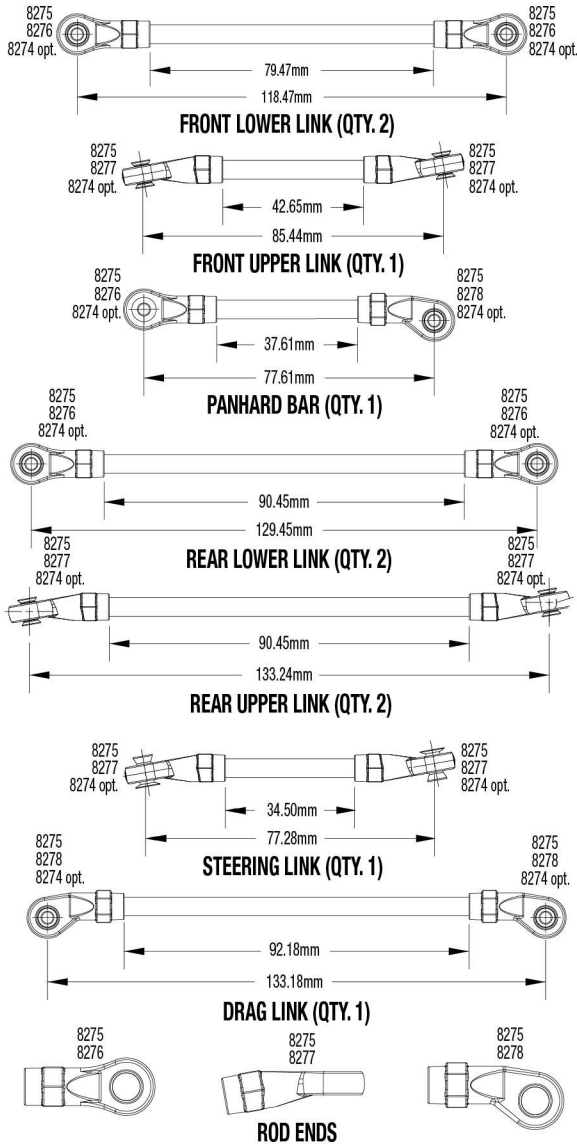

## Link Dimensions

For standard hollow ball replacement, use part #5349.

## Modular Assembly

REV 221208-R00

See Parts List for a complete listing of optional accessories.

Specifications on this page are subject to change without notice. Every attempt has been made to ensure the accuracy of this drawing; however, Traxas cannot be held responsible for typographical or other errors.