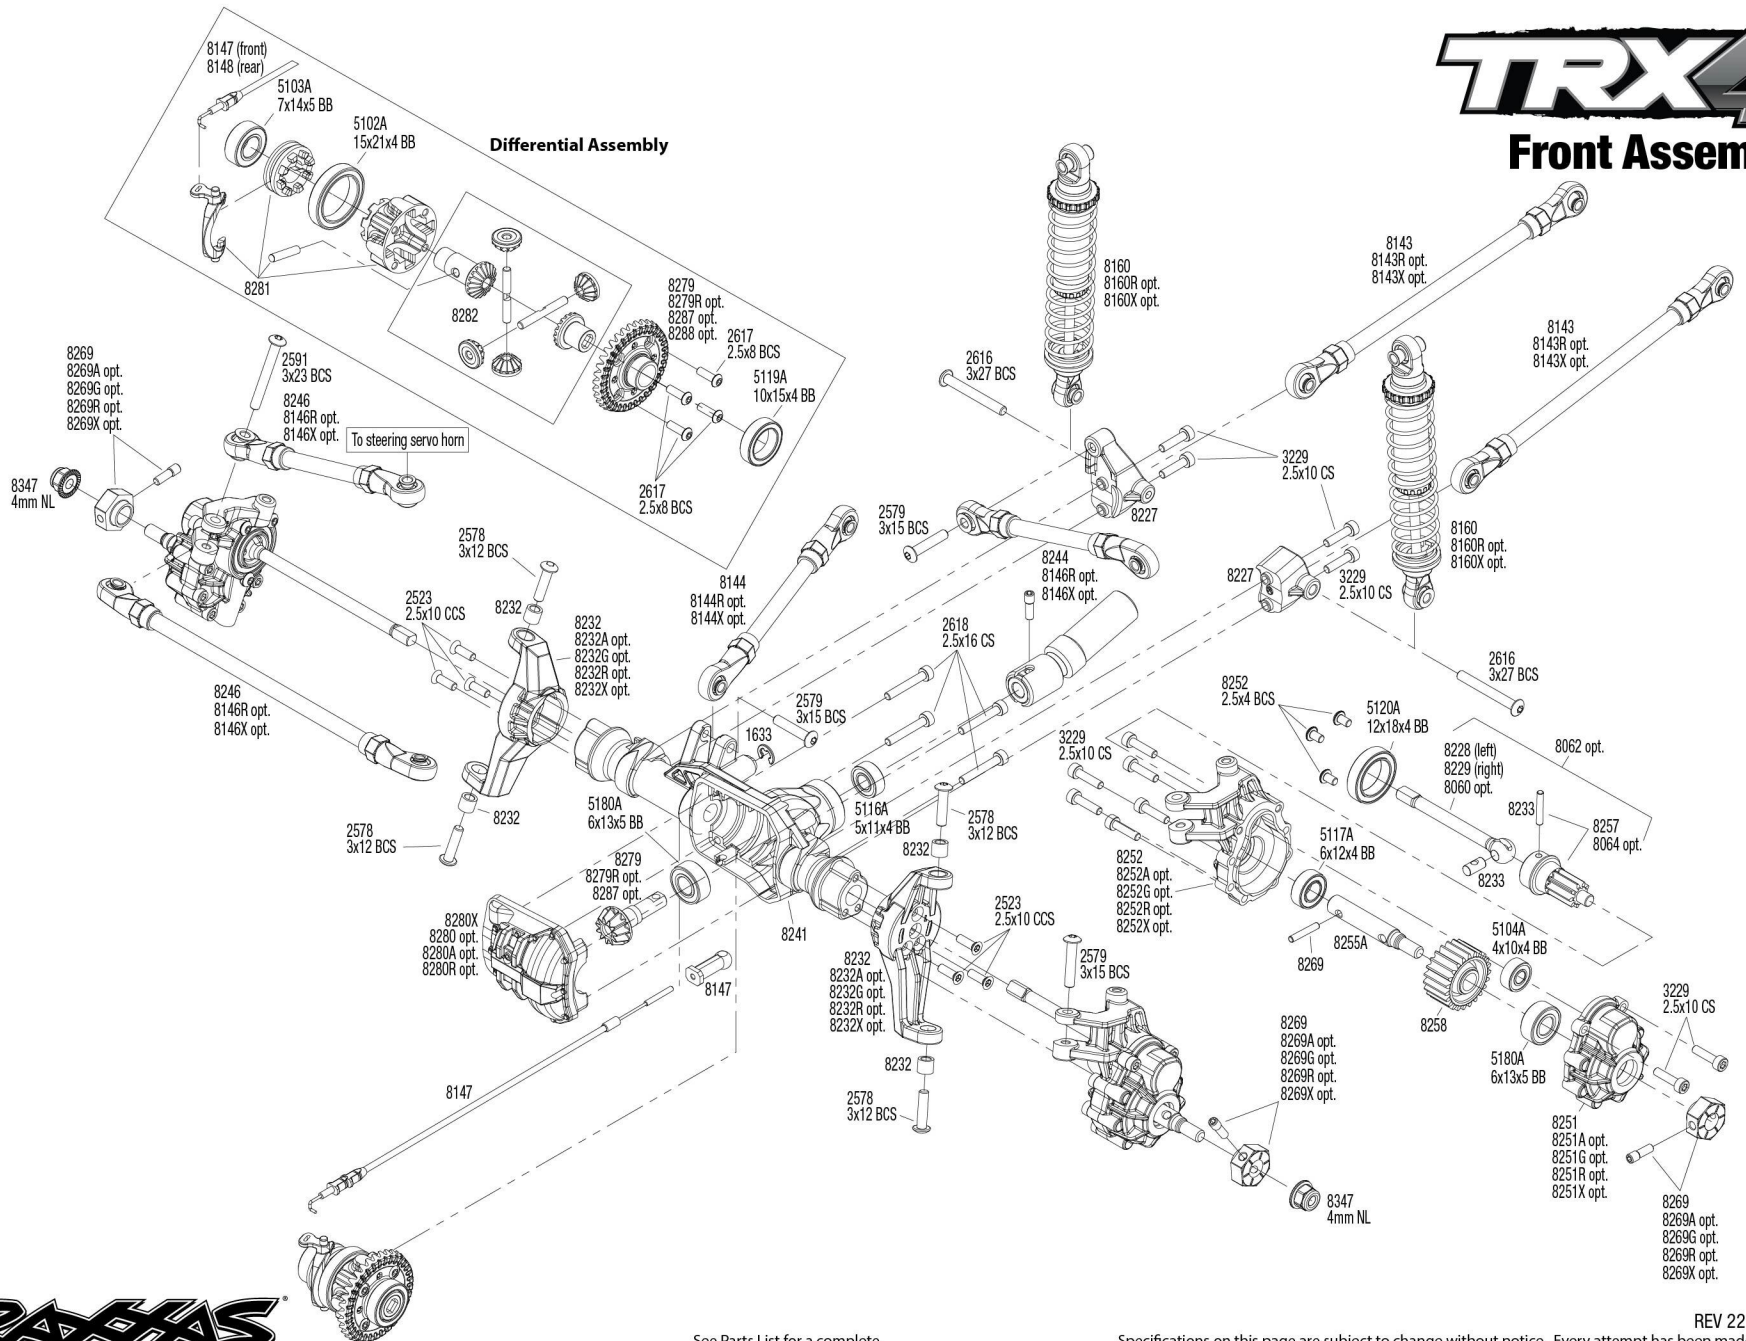

# TRX4<sup>®</sup>

## Front Assembly

See Parts List for a complete listing of optional accessories.

Specifications on this page are subject to change without notice. Every attempt has been made to ensure the accuracy of this drawing; however, Traxxas cannot be held responsible for typographical or other errors.

REV 221208-R00