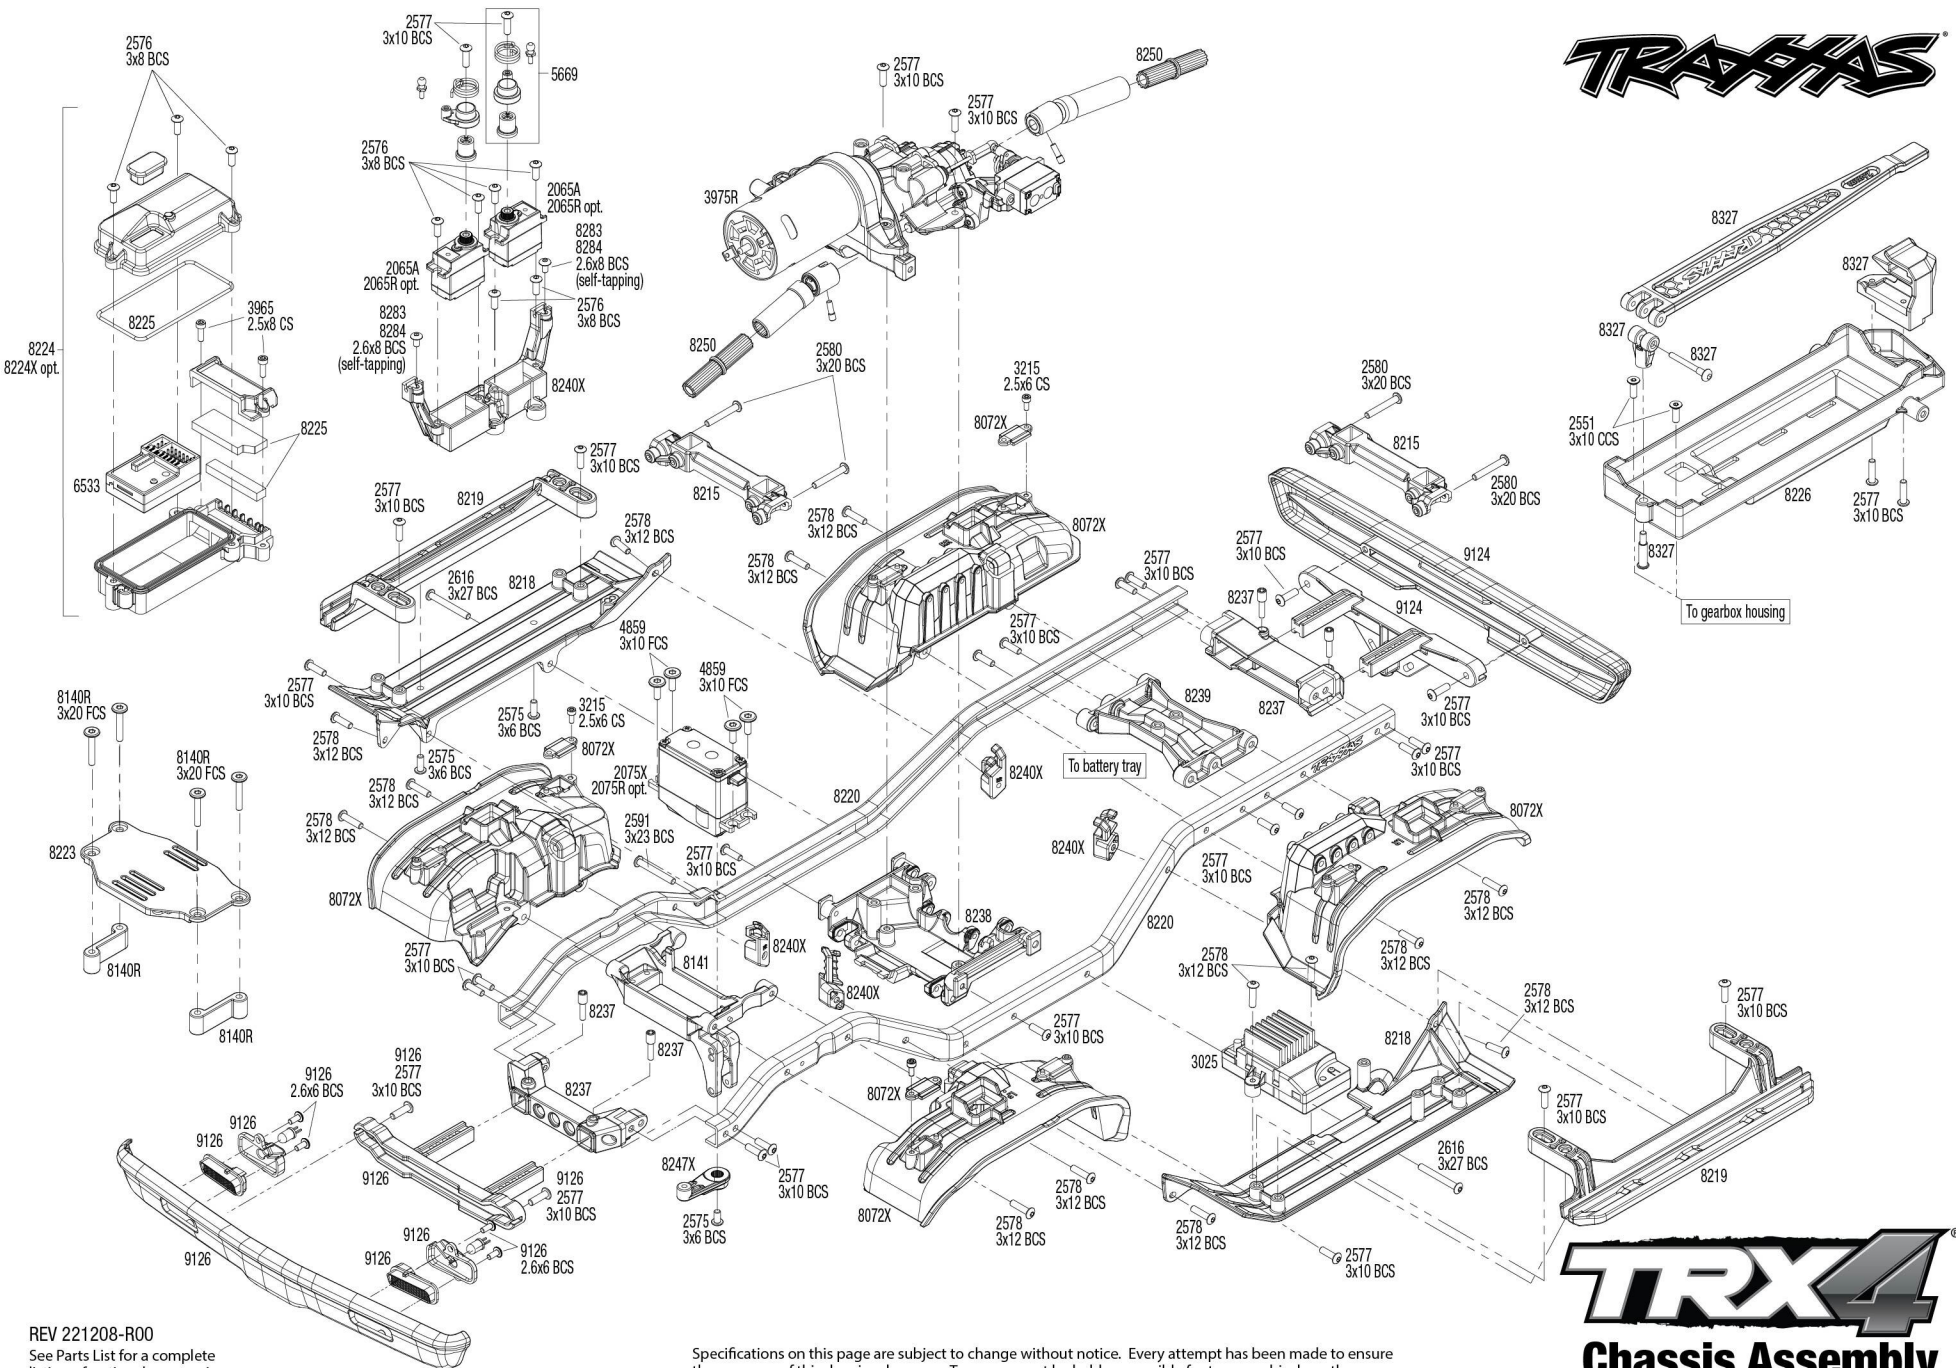

TRAXXAS

REV 221208-R00
See Parts List for a complete listing of optional accessories.

Specifications on this page are subject to change without notice. Every attempt has been made to ensure the accuracy of this drawing; however, Traxxas cannot be held responsible for typographical or other errors.

TRX4

Chassis Assembly