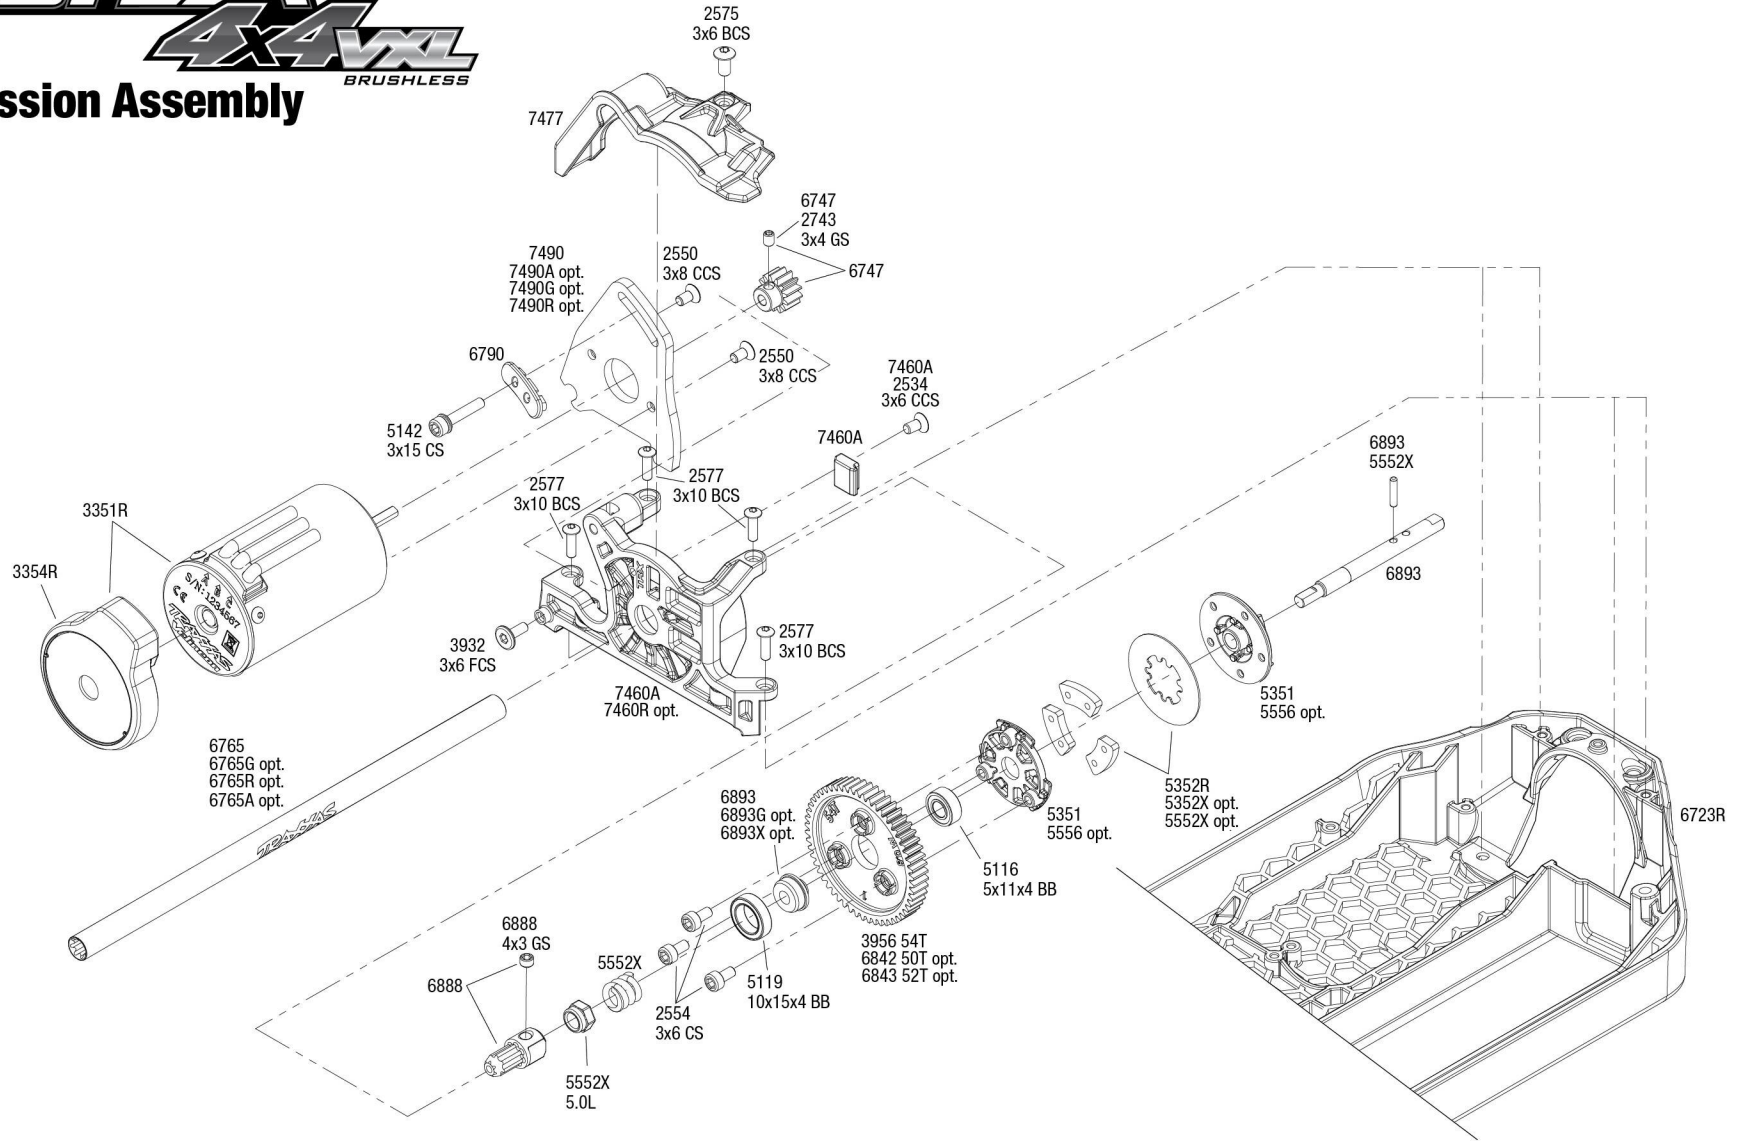

RUSTLER 4x4 VXL BRUSHLESS

Transmission Assembly

See Parts List for a complete listing of optional accessories.

REV 240521-R03
Specifications on this page are subject to change without notice. Every attempt has been made to ensure the accuracy of this drawing; however, Traxxas cannot be held responsible for typographical or other errors.