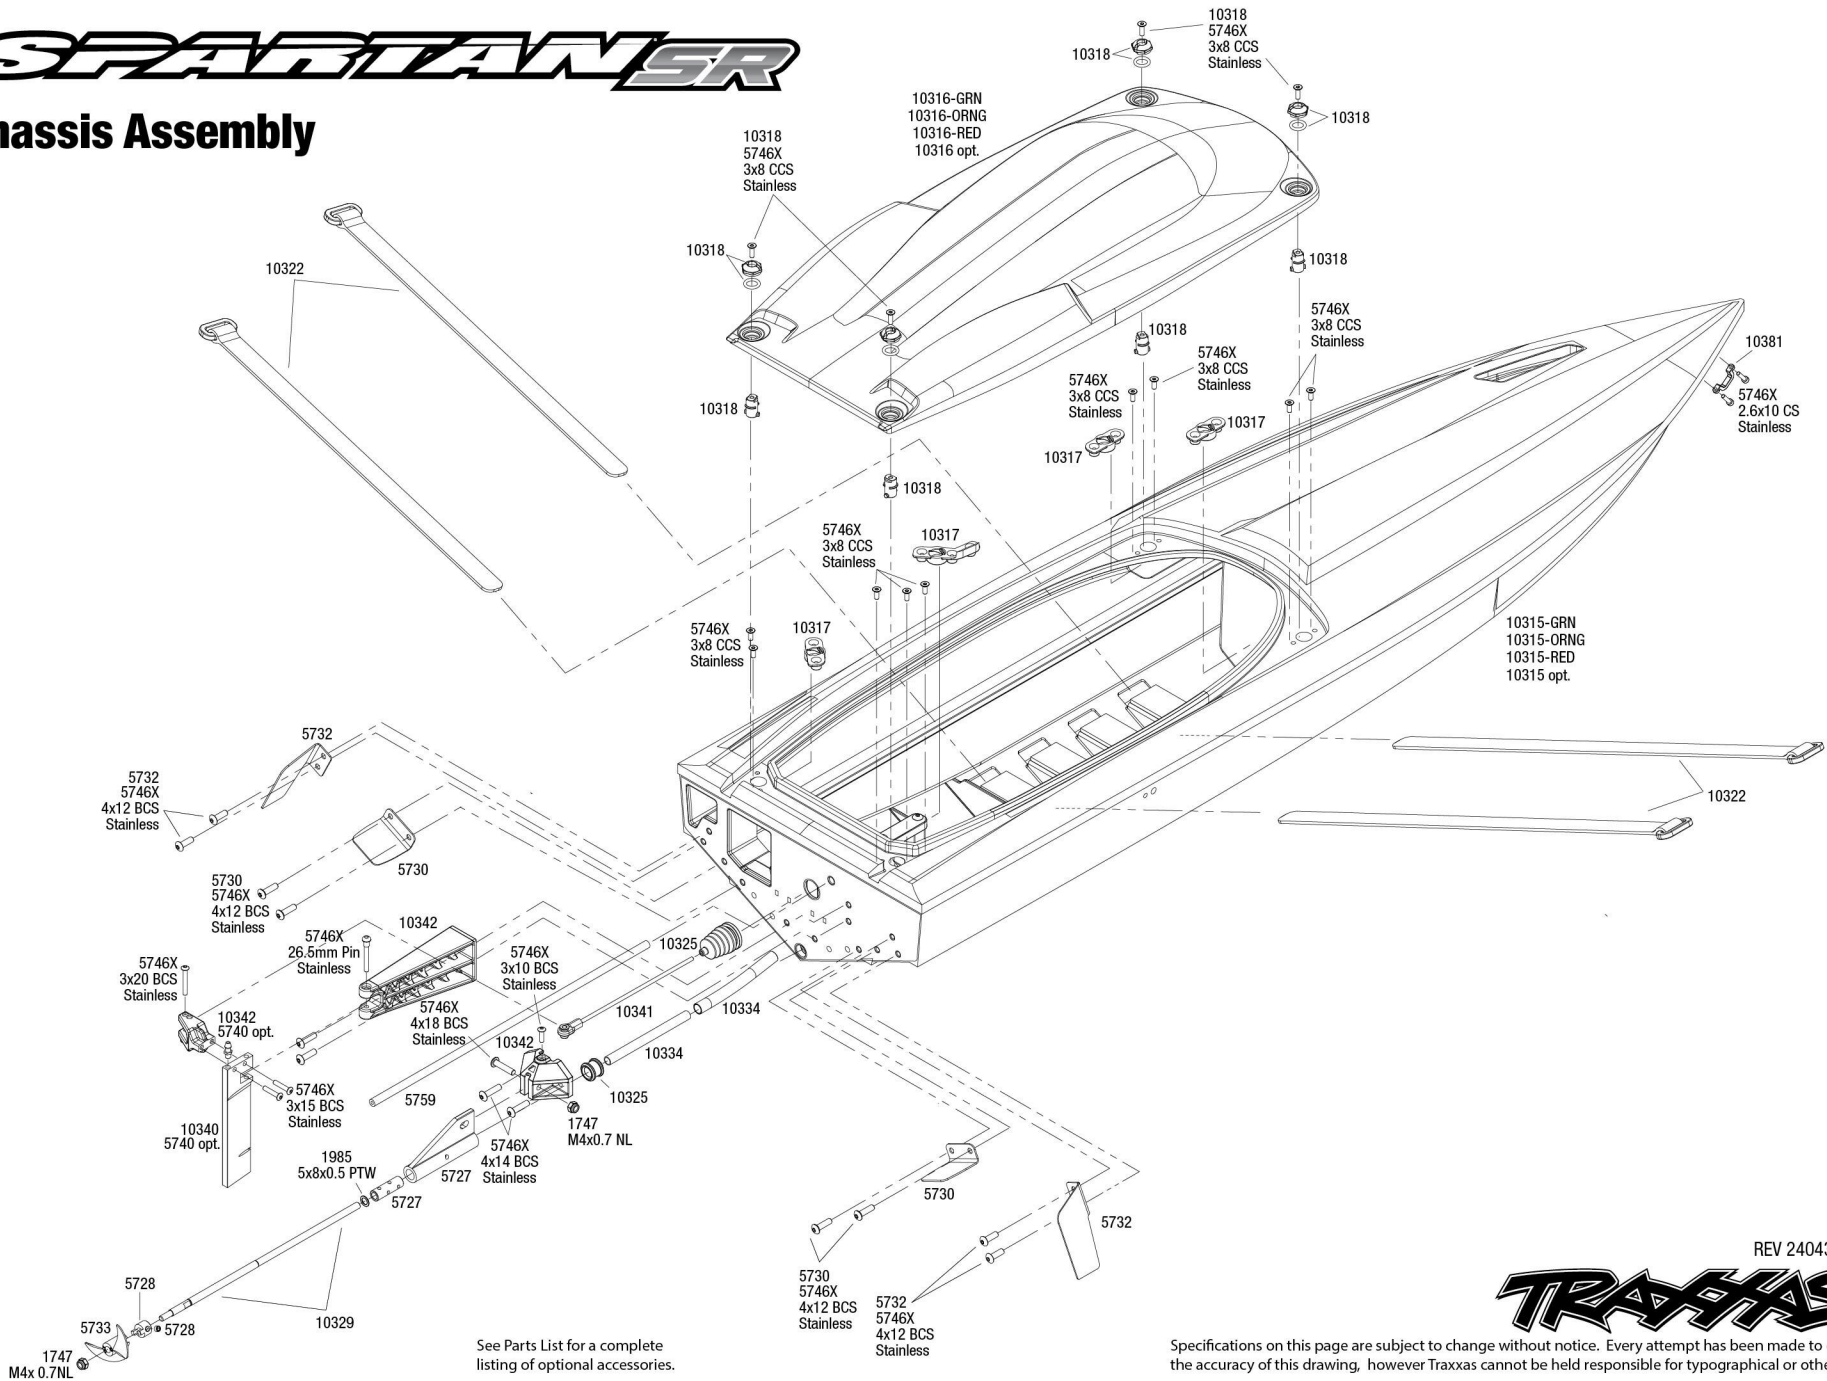

# SPARTAN SR

## Chassis Assembly

REV 240430-R02