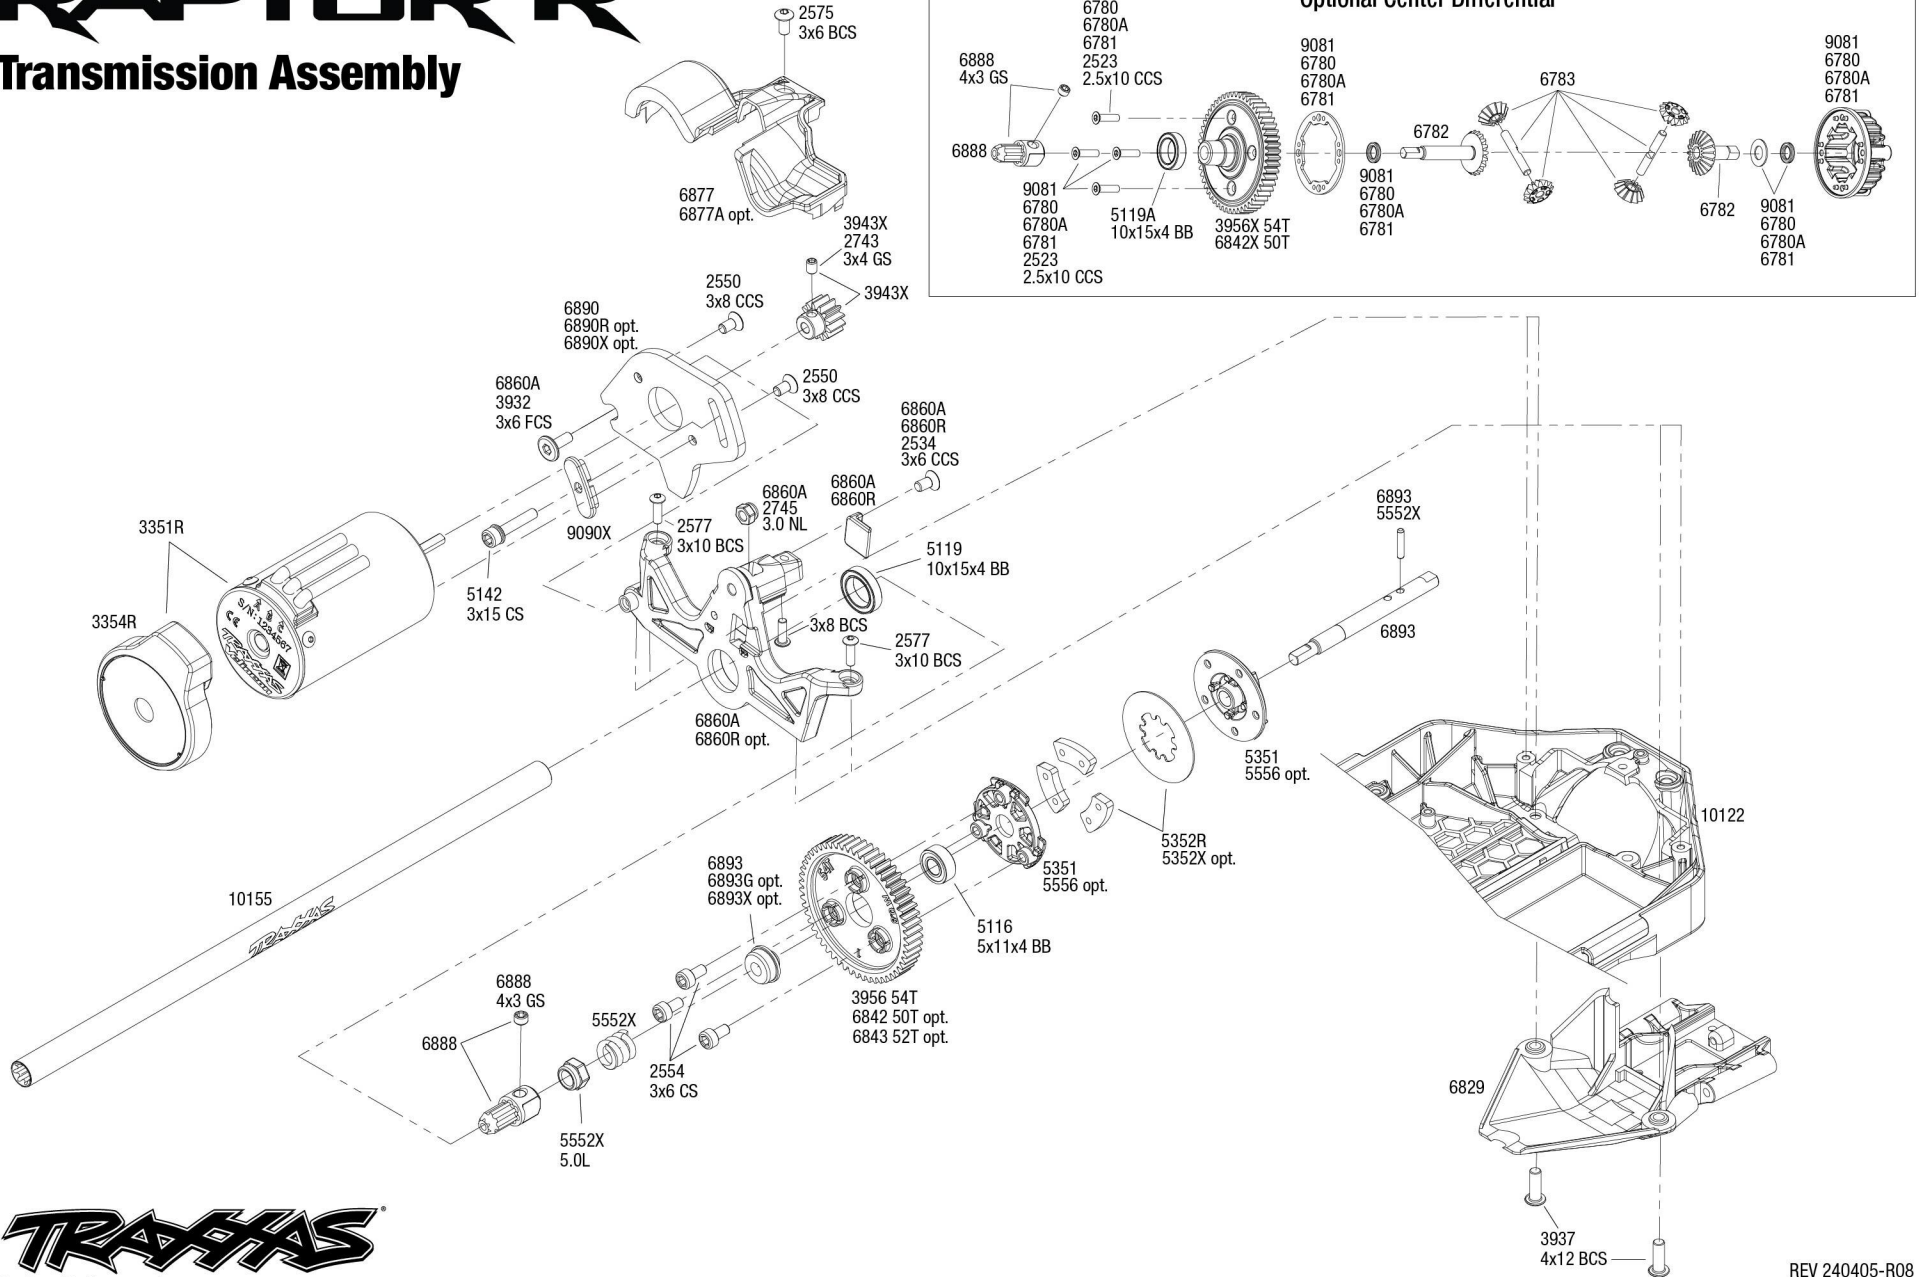

RAPTOR R

Transmission Assembly

See Parts List for a complete listing of optional accessories.

REV 240405-R08
Specifications on this page are subject to change without notice. Every attempt has been made to ensure the accuracy of this drawing, however Traxxas cannot be held responsible for typographical or other errors.