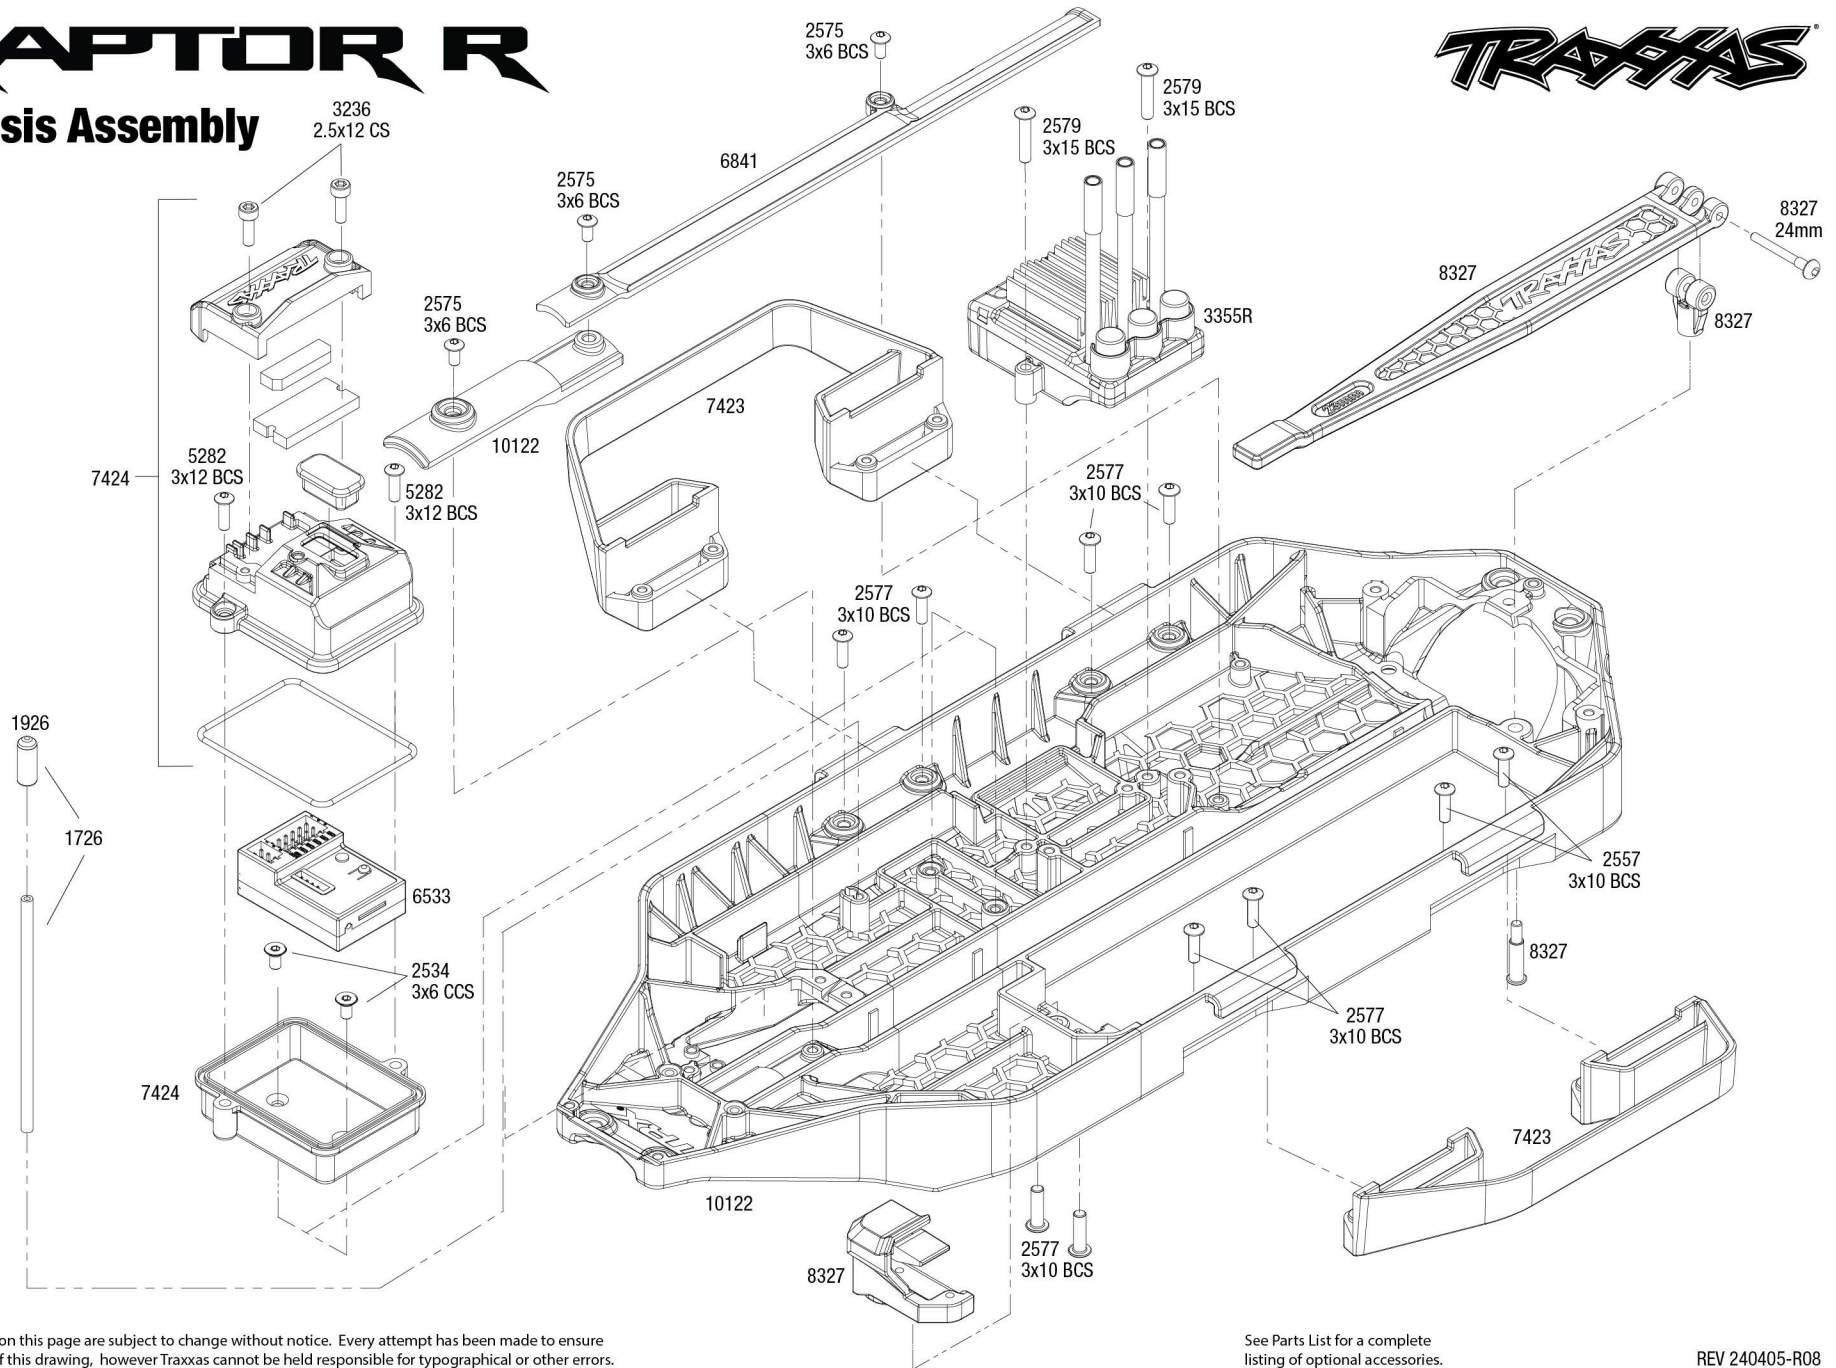

RAPTOR R

Chassis Assembly

Specifications on this page are subject to change without notice. Every attempt has been made to ensure the accuracy of this drawing, however Traxxas cannot be held responsible for typographical or other errors.

See Parts List for a complete listing of optional accessories.

REV 240405-R08