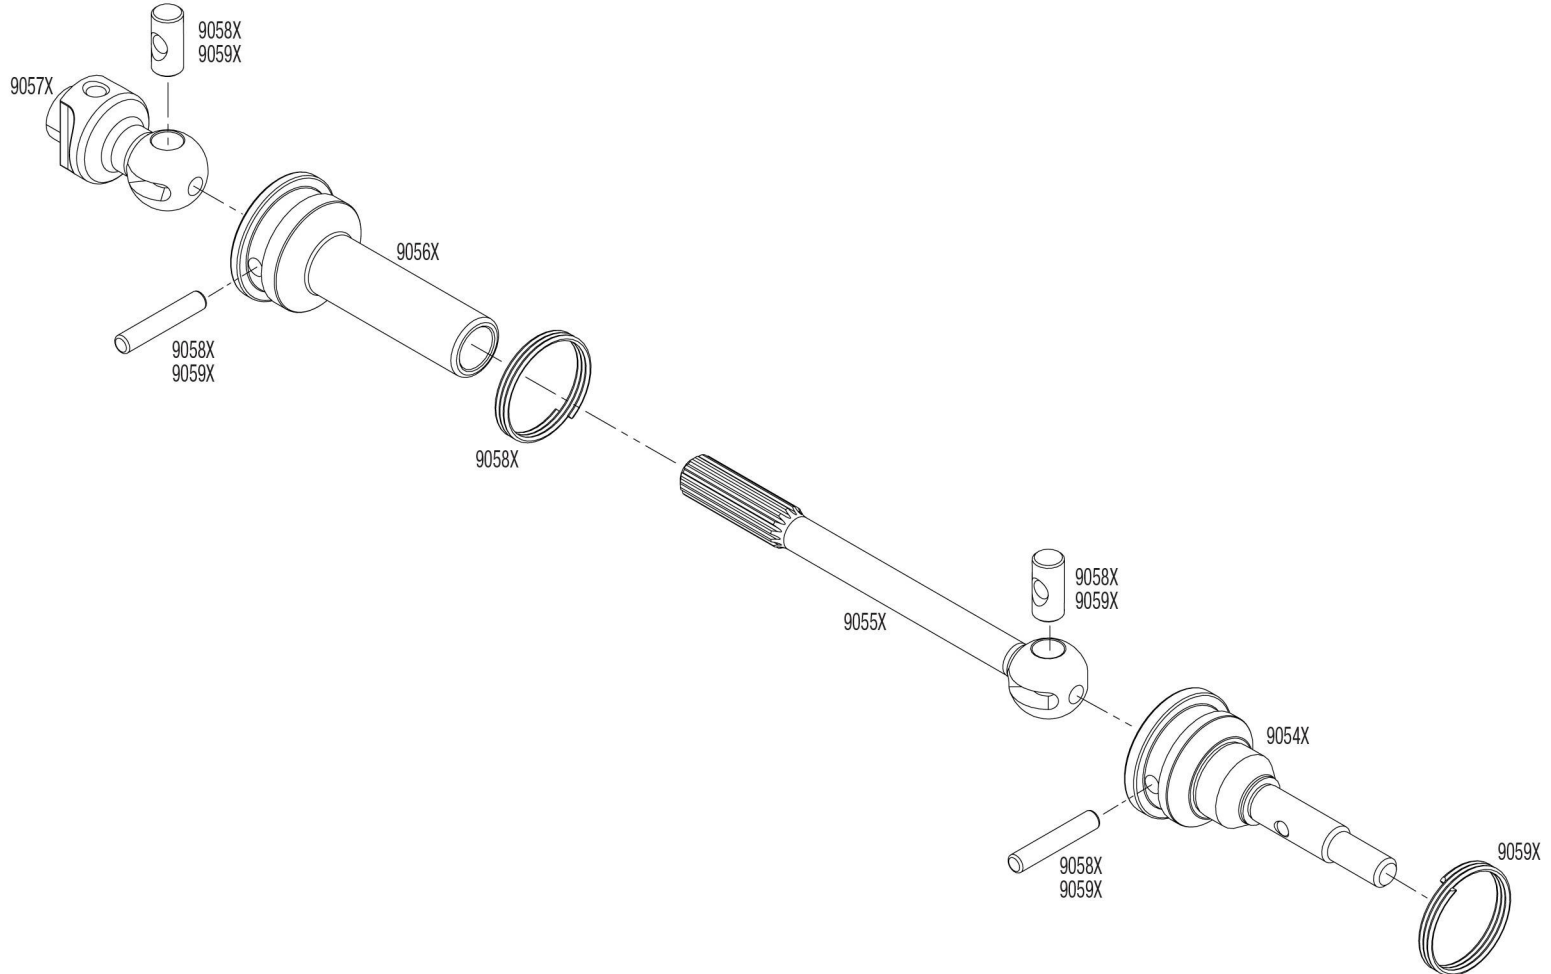

Steel CV Driveshafts

Covers Parts #9051X

Specifications on this page are subject to change without notice. Every attempt has been made to ensure the accuracy of this drawing; however, Traxxas cannot be held responsible for typographical or other errors.

See Parts List for a complete listing of optional accessories.