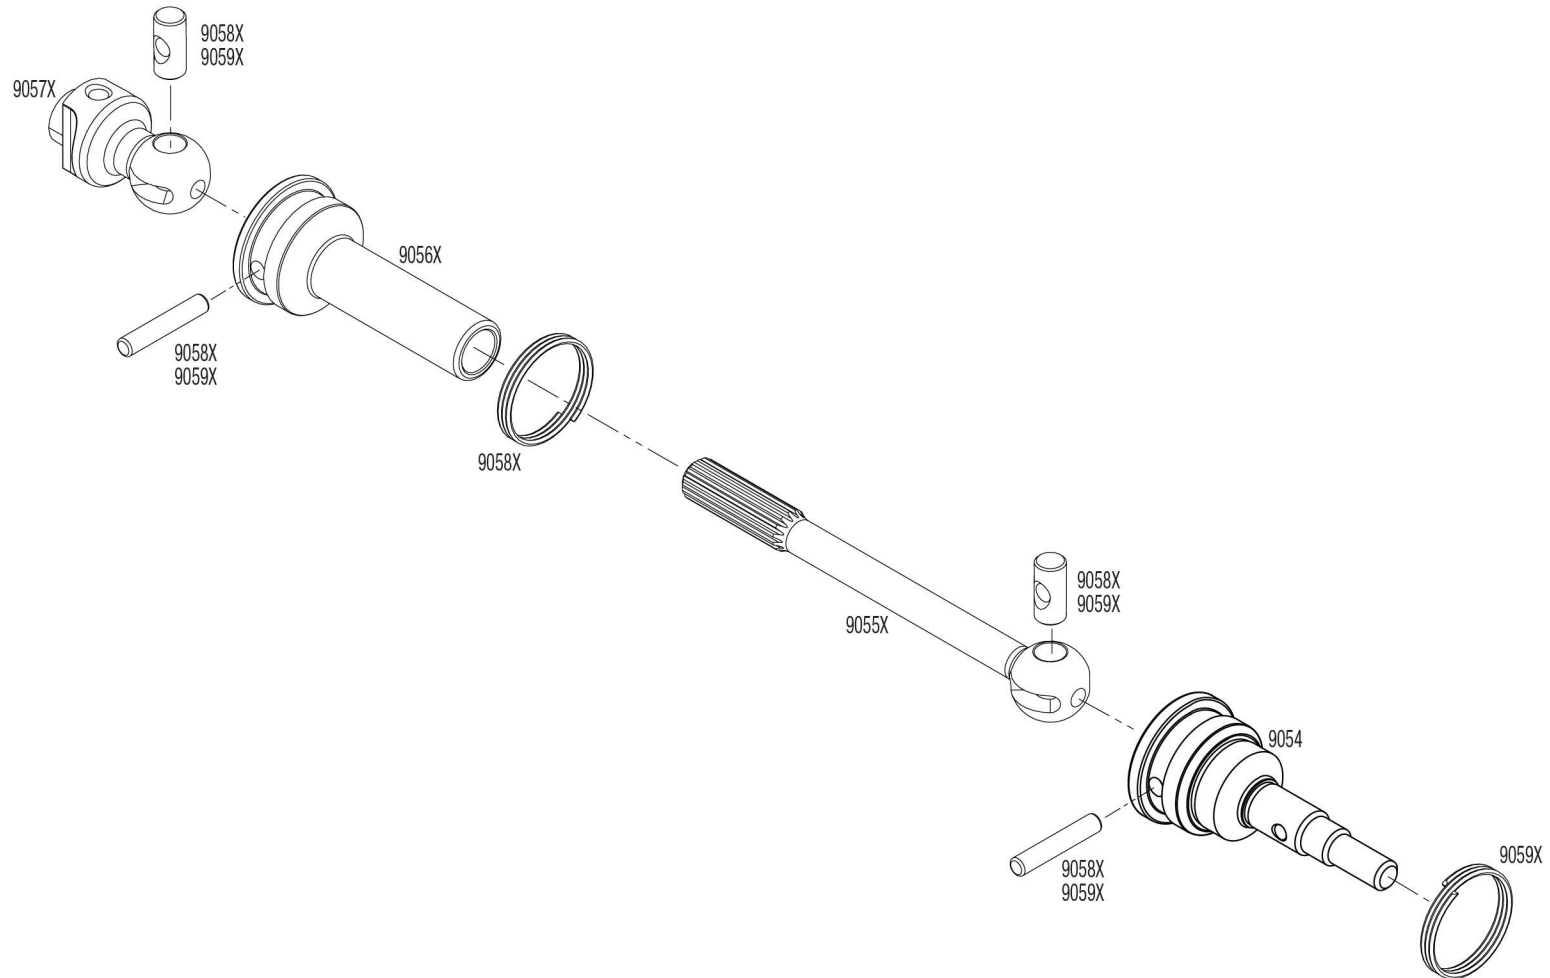

Steel CV Driveshafts

Covers Parts #9051R

Specifications on this page are subject to change without notice. Every attempt has been made to ensure the accuracy of this drawing; however, Traxxas cannot be held responsible for typographical or other errors.

See Parts List for a complete listing of optional accessories.