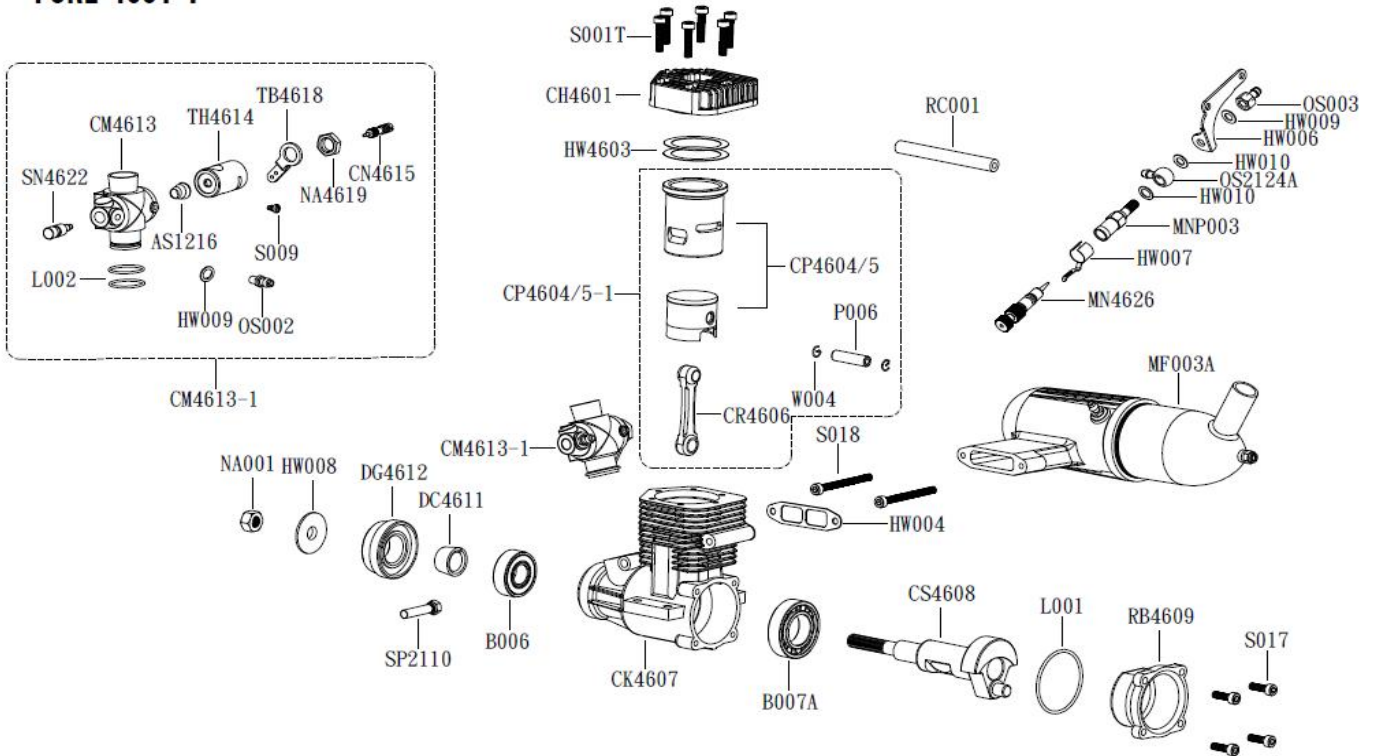

PARTS LIST FORE-4601-1 46 ABC Aero Engine (7.45cc)

ITEM NO.	DESCRIPTION
AS1216	Throttle Spring
B006	Ball Bearing
B007A	Ball Bearing
CH4601	Cylinder Head
CK4607	Crankcase
CM4613	Carburetor Main Body
CM4613-1	Carburetor Complete Set
CN4615	Idle Needle w/O ring
CP4604/5	Cylinder Sleeve/Piston
CP4604/5-1	Cylinder Sleeve/Piston Complete Set
CR4606	Connecting Rod
CS4608	OS Crankshaft
DC4611	Drive Brass Cone
DG4612	Drive Washer
HW004	Exhaust Gasket, 1pc
HW006	Rear Needle Bracket
HW007	Ratchet Spring
HW008	Propeller Washer
HW009	Washer, 1pc
HW010	Washer, 1pc
HW4603	Head Gasket, 1pc
L001	Rear Cover O Ring, 1pc

ITEM NO.	DESCRIPTION
L002	Carburetor O-Ring, 2pcs
MF003A	Silencer (Complete)
MNP003	Main Needle Valve Holder
MN4626	Main Needle Valve
NA001	Propeller Nut
NA4619	Throttle Screw Bolt
OS002	Fuel Nipple (Carb Body)
OS003	Fuel Nipple (Main Needle)
OS2124A	Fuel Nipple (Brass)
P006	Piston Gudgeon Pin
RB4609	Rear Cover for 46f
RC001	Silicone Tube
S001T	Cylinder Head Bolt, 4pcs
S009	Carb Barrel Screw
S017	Rear Cover Bolt, 4pcs
S018	Screw Bolt, 2pcs
SN4622	Supply Needle Valve
SP2110	Carb. Setting Pin
TB4618	Carb Throttle Arm
TH4614	Carb Barrel
W004	G Pin Retainers, 2pcs

FORE-4601-1

FORCE MODELS CO., LTD.

ADD.: NO. 14, CHING NAN LANE, SHUI CHING LI

PEI TON DIST., TAICHUNG, TAIWAN

TEL: 886 4 24363091 FAX: 886 4 24363092